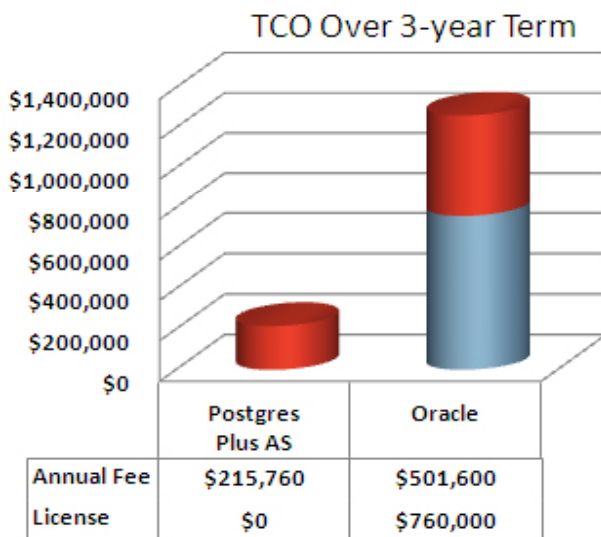

## Postgres Plus Advanced

**Server** combines the innovation and low cost of open source with the programming power and high performance features of leading commercial databases. Offload reporting, perform replication, and create new applications using your staff's existing skills with no license fees and dramatically reduced maintenance costs for the only Oracle compatible open source database today.